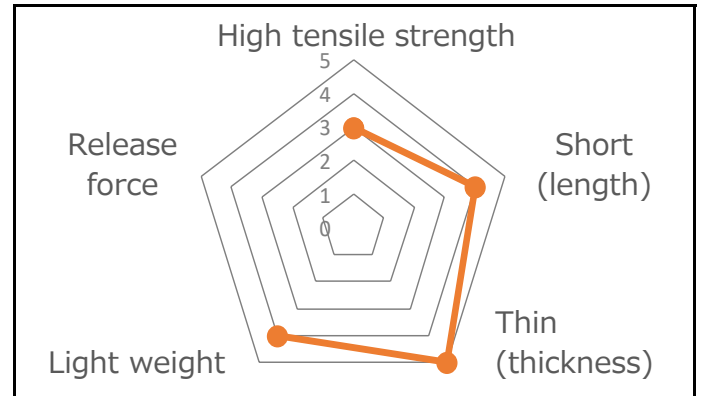

Product Data Sheet

Product Name	NS50S
Product Category	Side Release Buckle
Material	POM polyacetal
COLOR	■
Cord Size	-
Cord Type	-
Webbing Size	50mm
Production	Japan
Remarks	-

Image

Size

Specs

Example Usage