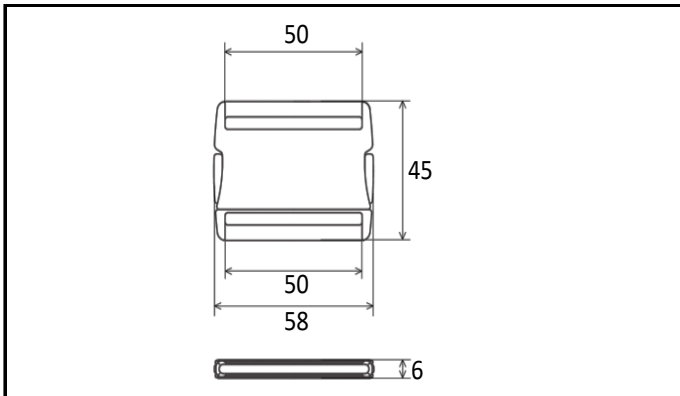

Product Data Sheet

Product Name	NS50S
Product Category	Side Release Buckle
Material	POM polyacetal
COLOR	■
Cord Size	-
Cord Type	-
Webbing Size	50mm
Production	Japan
Remarks	-

Image

Size

Specs

Example Usage