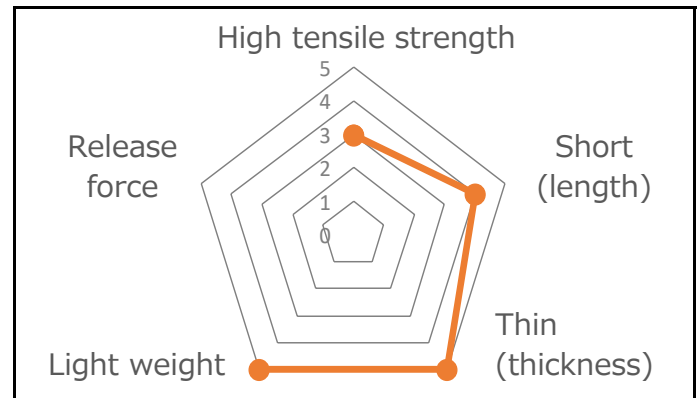

Product Data Sheet

Product Name	NS38S
Product Category	Side Release Buckle
Material	POM polyacetal
COLOR	
Cord Size	-
Cord Type	-
Webbing Size	38mm
Production	Japan
Remarks	-

Image

Size

Specs

Example Usage