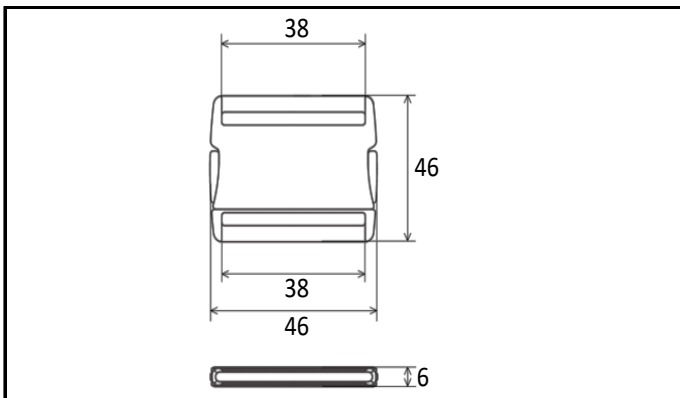

Product Data Sheet

Product Name	NS38S
Product Category	Side Release Buckle
Material	POM polyacetal
COLOR	
Cord Size	-
Cord Type	-
Webbing Size	38mm
Production	Japan
Remarks	-

Image

Size

Specs

Example Usage