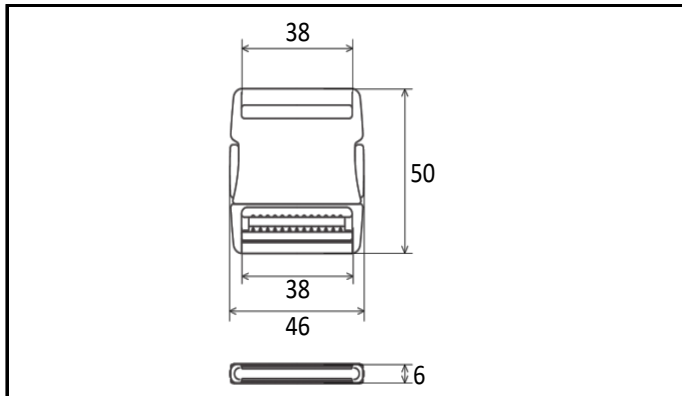

# Product Data Sheet

Product Name	NS38T
Product Category	Side Release Buckle
Material	POM polyacetal
COLOR	■
Cord Size	-
Cord Type	-
Webbing Size	38mm
Production	Japan
Remarks	-

Image

Size

Specs

Example Usage