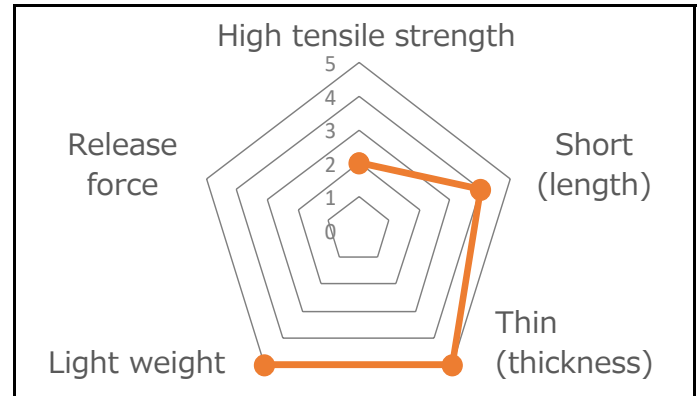

# Product Data Sheet

Product Name	NS38T
Product Category	Side Release Buckle
Material	POM polyacetal
COLOR	■
Cord Size	-
Cord Type	-
Webbing Size	38mm
Production	Japan
Remarks	-

Image

Size

Specs

Example Usage