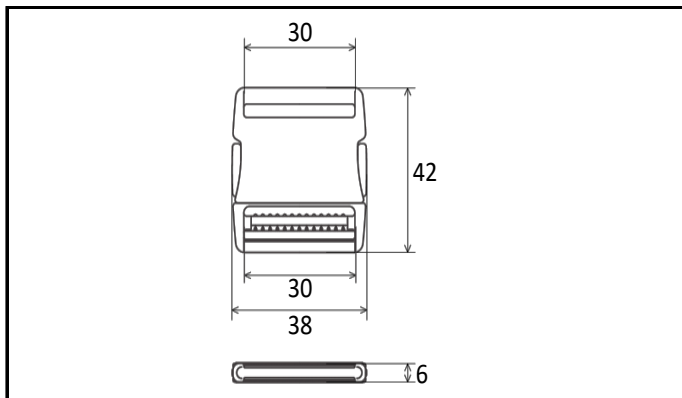

Product Data Sheet

Product Name	NS30T
Product Category	Side Release Buckle
Material	POM polyacetal
COLOR	
Cord Size	-
Cord Type	-
Webbing Size	30mm
Production	Taiwan
Remarks	-

Image

Size

Specs

Example Usage