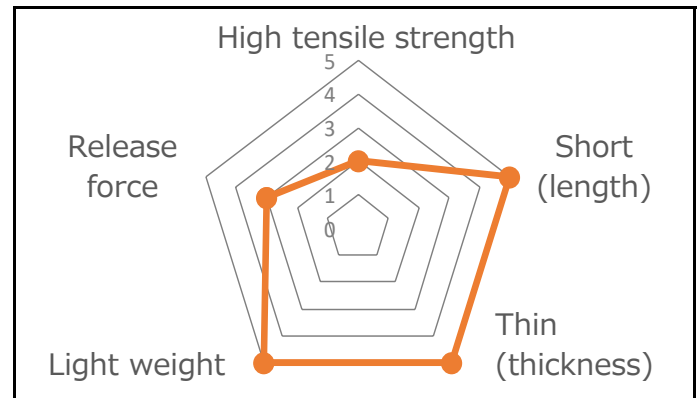

Product Data Sheet

Product Name	NS30T
Product Category	Side Release Buckle
Material	POM polyacetal
COLOR	
Cord Size	-
Cord Type	-
Webbing Size	30mm
Production	Taiwan
Remarks	-

Image

Size

Specs

Example Usage