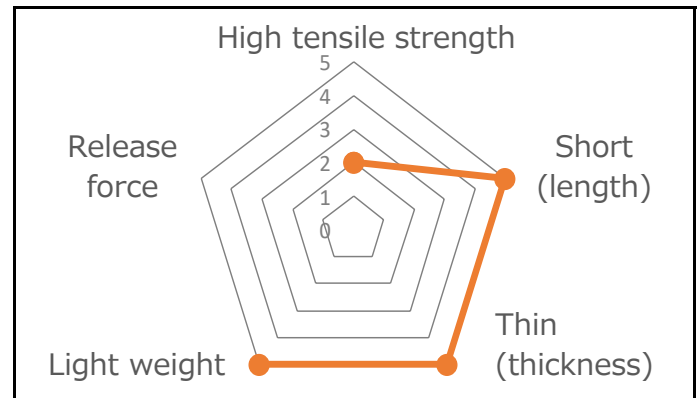

Product Data Sheet

Product Name	NS25T
Product Category	Side Release Buckle
Material	POM polyacetal
COLOR	■
Cord Size	-
Cord Type	-
Webbing Size	25mm
Production	China
Remarks	-

Image

Size

Specs

Example Usage