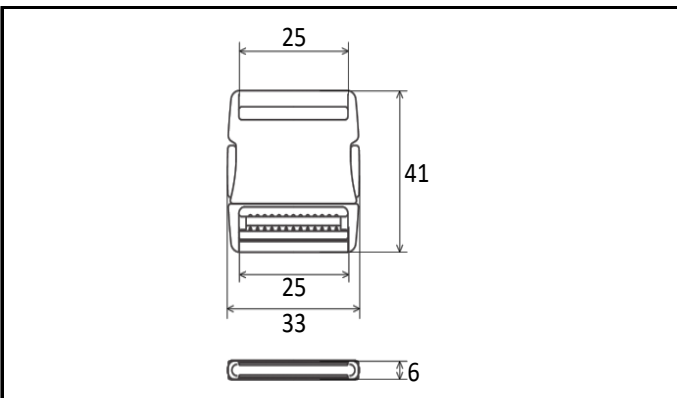

Product Data Sheet

Product Name	NS25T
Product Category	Side Release Buckle
Material	POM polyacetal
COLOR	■
Cord Size	-
Cord Type	-
Webbing Size	25mm
Production	China
Remarks	-

Image

Size

Specs

Example Usage