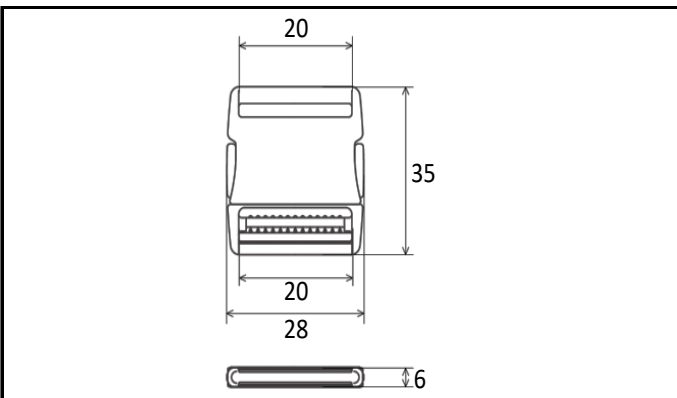

Product Data Sheet

Product Name	NS20T
Product Category	Side Release Buckle
Material	POM polyacetal
COLOR	
Cord Size	-
Cord Type	-
Webbing Size	20mm
Production	Taiwan
Remarks	-

Image

Size

Specs

Example Usage