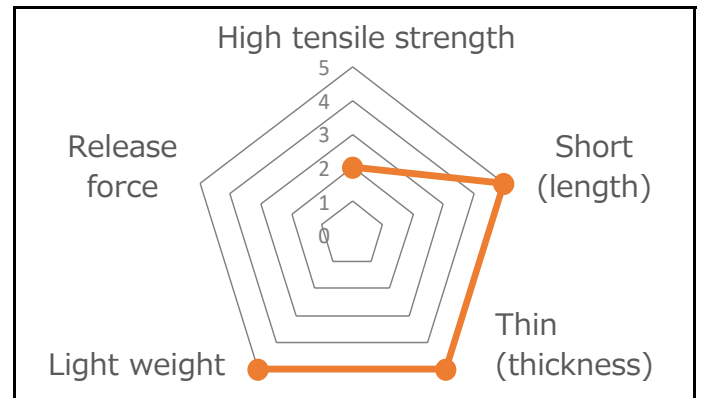

Product Data Sheet

Product Name	NS20T
Product Category	Side Release Buckle
Material	POM polyacetal
COLOR	
Cord Size	-
Cord Type	-
Webbing Size	20mm
Production	Taiwan
Remarks	-

Image

Size

Specs

Example Usage