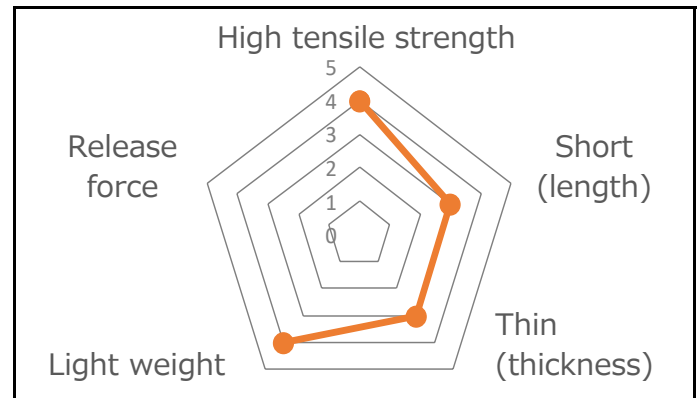

Product Data Sheet

Product Name	NS38
Product Category	Side Release Buckle
Material	POM polyacetal
COLOR	 
Cord Size	-
Cord Type	-
Webbing Size	38mm
Production	Hong Kong
Remarks	-

Image

Size

Specs

Example Usage