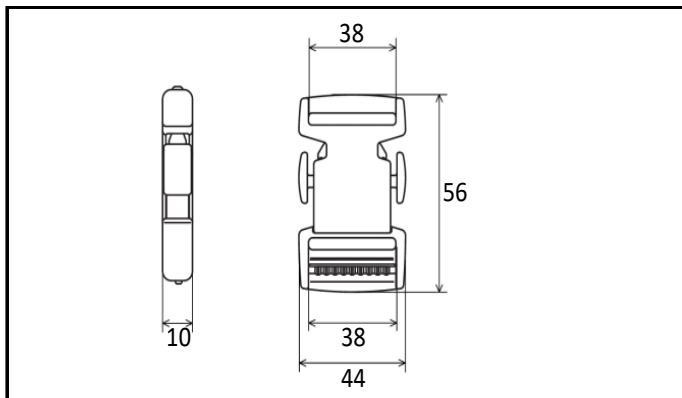

Product Data Sheet

Product Name	NS38
Product Category	Side Release Buckle
Material	POM polyacetal
COLOR	 
Cord Size	-
Cord Type	-
Webbing Size	38mm
Production	Hong Kong
Remarks	-

Image

Size

Specs

Example Usage