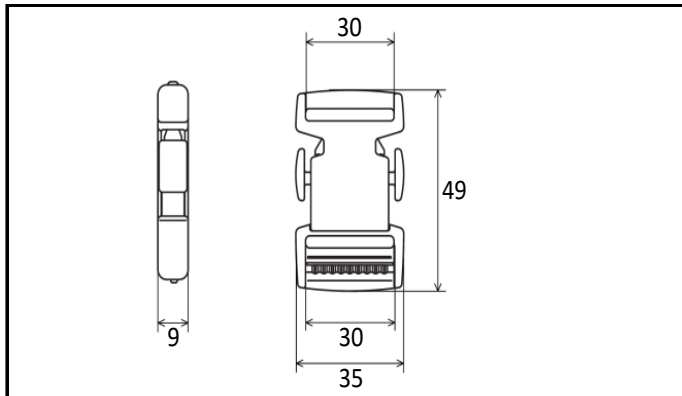

Product Data Sheet

Product Name	NS30
Product Category	Side Release Buckle
Material	POM polyacetal
COLOR	 
Cord Size	-
Cord Type	-
Webbing Size	30mm
Production	Hong Kong
Remarks	-

Image

Size

Specs

Example Usage