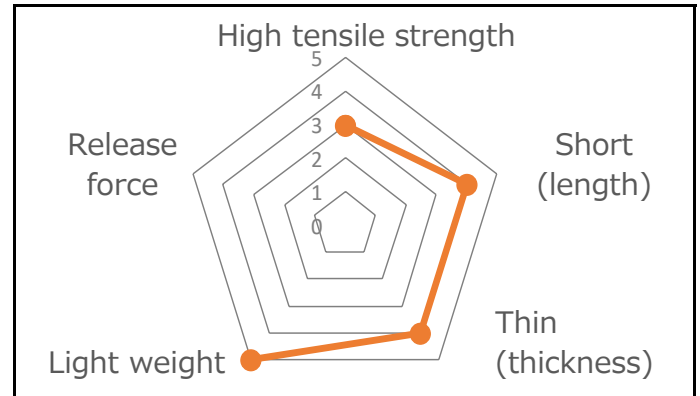

Product Data Sheet

Product Name	NS30
Product Category	Side Release Buckle
Material	POM polyacetal
COLOR	 
Cord Size	-
Cord Type	-
Webbing Size	30mm
Production	Hong Kong
Remarks	-

Image

Size

Specs

Example Usage