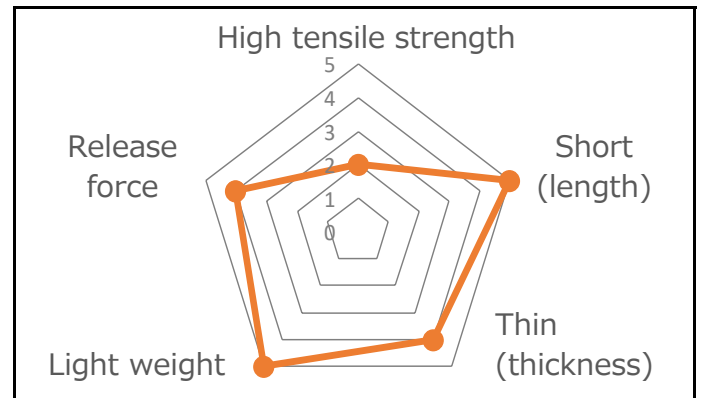

Product Data Sheet

Product Name	NS25
Product Category	Side Release Buckle
Material	POM polyacetal
COLOR	 
Cord Size	-
Cord Type	-
Webbing Size	25mm
Production	Hong Kong
Remarks	-

Image

Size

Specs

Example Usage