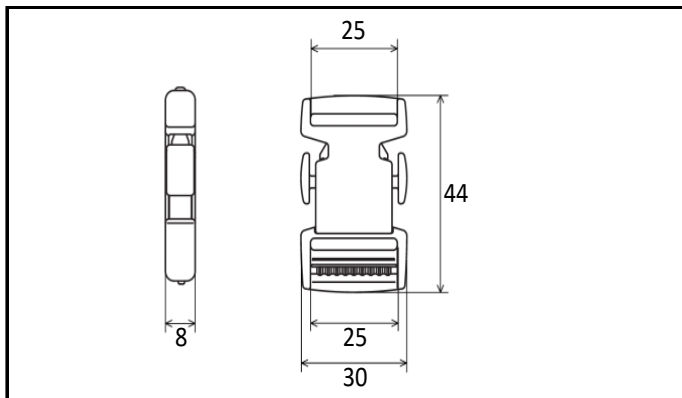

Product Data Sheet

Product Name	NS25
Product Category	Side Release Buckle
Material	POM polyacetal
COLOR	 
Cord Size	-
Cord Type	-
Webbing Size	25mm
Production	Hong Kong
Remarks	-

Image

Size

Specs

Example Usage