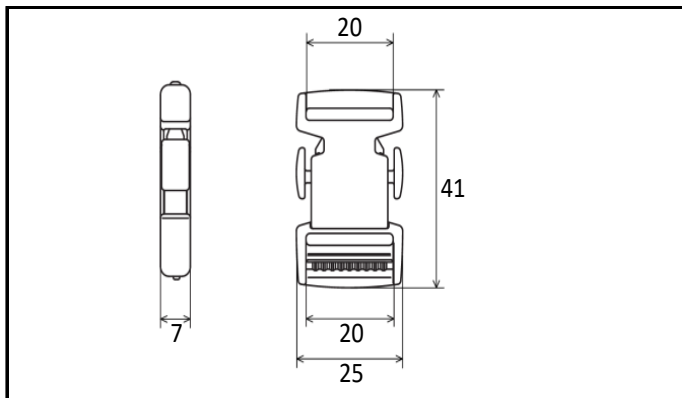

Product Data Sheet

| | |
|------------------|---|
| Product Name | NS20 |
| Product Category | Side Release Buckle |
| Material | POM polyacetal |
| COLOR |   |
| Cord Size | - |
| Cord Type | - |
| Webbing Size | 20mm |
| Production | Hong Kong |
| Remarks | - |

Image

Size

Specs

Example Usage