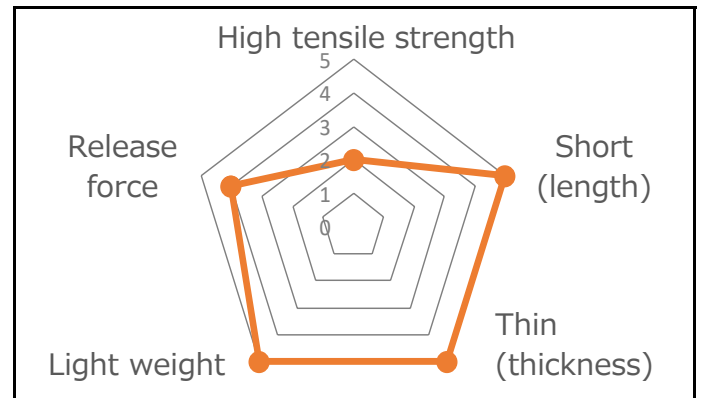

Product Data Sheet

| | |
|------------------|---|
| Product Name | NS20 |
| Product Category | Side Release Buckle |
| Material | POM polyacetal |
| COLOR |   |
| Cord Size | - |
| Cord Type | - |
| Webbing Size | 20mm |
| Production | Hong Kong |
| Remarks | - |

Image

Size

Specs

Example Usage