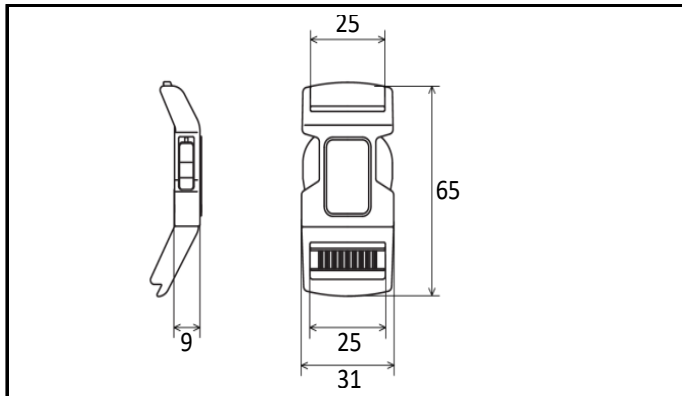

Product Data Sheet

Product Name	SRC25
Product Category	Side Release Buckle
Material	POM polyacetal
COLOR	■
Cord Size	-
Cord Type	-
Webbing Size	25mm
Production	China
Remarks	-

Image

Size

Specs

Example Usage