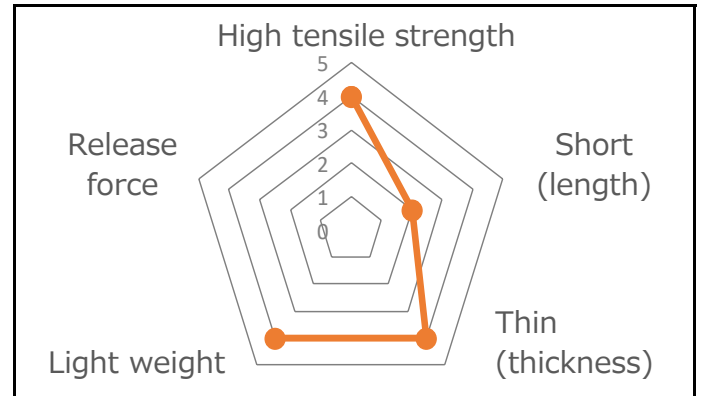

Product Data Sheet

Product Name	SRC25
Product Category	Side Release Buckle
Material	POM polyacetal
COLOR	■
Cord Size	-
Cord Type	-
Webbing Size	25mm
Production	China
Remarks	-

Image

Size

Specs

Example Usage