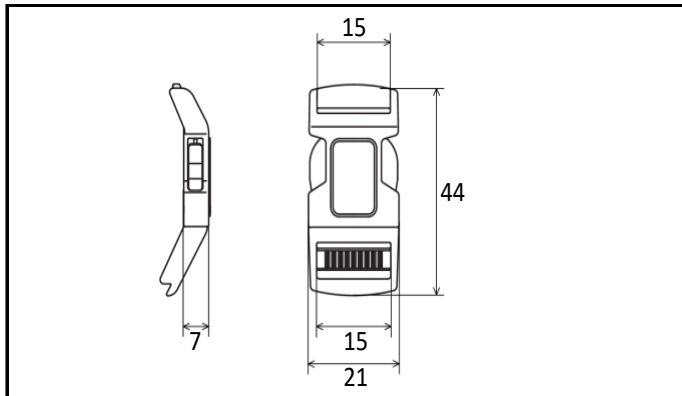

Product Data Sheet

| | |
|------------------|---|
| Product Name | SRC15 |
| Product Category | Side Release Buckle |
| Material | POM polyacetal |
| COLOR |  |
| Cord Size | - |
| Cord Type | - |
| Webbing Size | 15mm |
| Production | Taiwan |
| Remarks | - |

Image

Size

Specs

Example Usage

▶ Operation

▶ Application example

▶ Parts