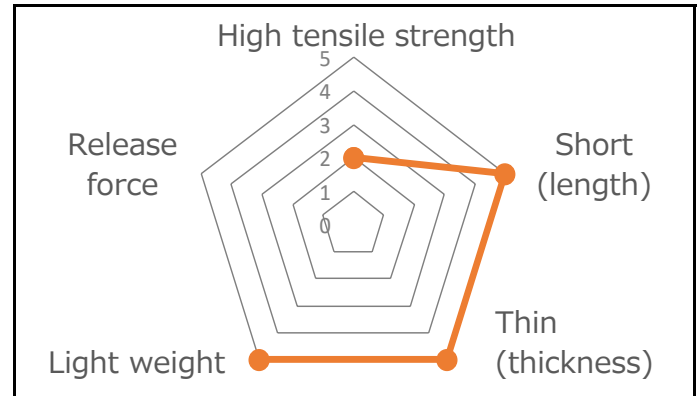

Product Data Sheet

| | |
|------------------|---|
| Product Name | SRC15 |
| Product Category | Side Release Buckle |
| Material | POM polyacetal |
| COLOR |  |
| Cord Size | - |
| Cord Type | - |
| Webbing Size | 15mm |
| Production | Taiwan |
| Remarks | - |

Image

Size

Specs

Example Usage

▶ Operation

▶ Application example

▶ Parts