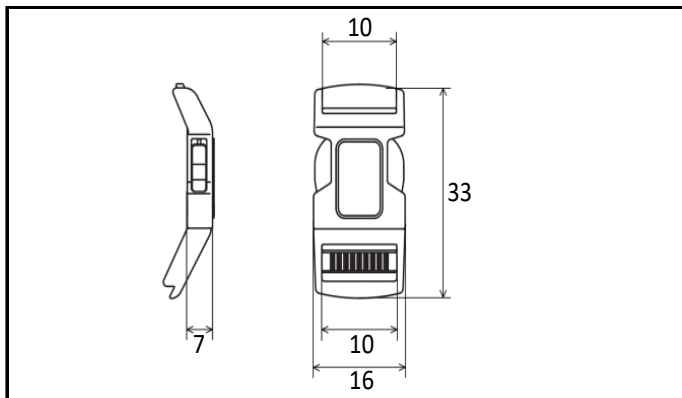

# Product Data Sheet

Product Name	SRC10A
Product Category	Side Release Buckle
Material	POM polyacetal
COLOR	
Cord Size	-
Cord Type	-
Webbing Size	10mm
Production	Japan
Remarks	-

Image

Size

Specs

Example Usage