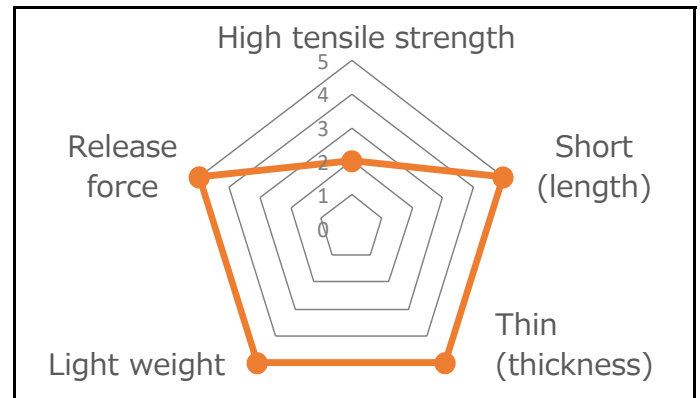

# Product Data Sheet

Product Name	SRC10A
Product Category	Side Release Buckle
Material	POM polyacetal
COLOR	
Cord Size	-
Cord Type	-
Webbing Size	10mm
Production	Japan
Remarks	-

Image

Size

Specs

Example Usage