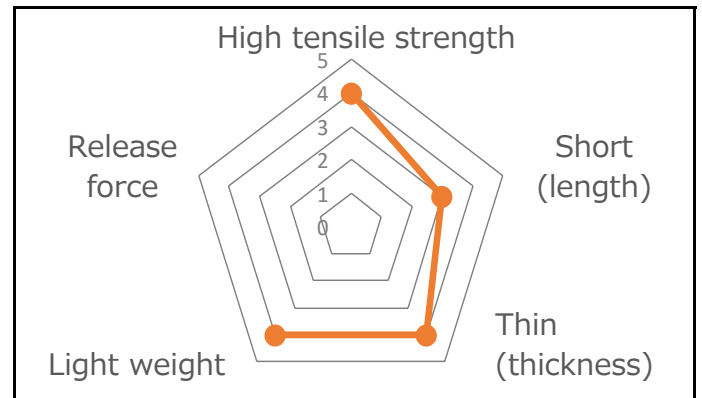

Product Data Sheet

Product Name	SW25S
Product Category	Side Release Buckle
Material	POM polyacetal
COLOR	
Cord Size	-
Cord Type	-
Webbing Size	25mm
Production	Japan
Remarks	-

Image

Size

Specs

Example Usage