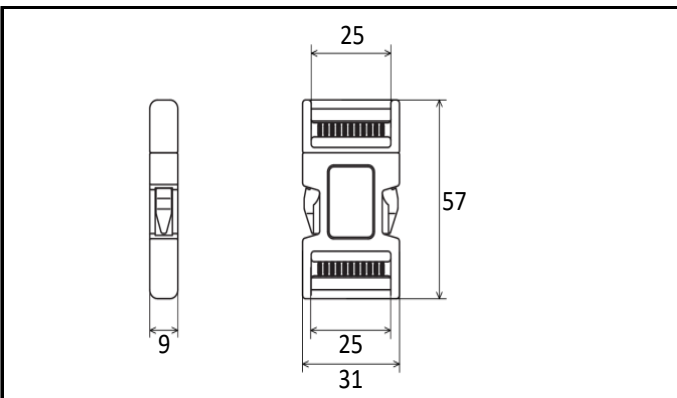

Product Data Sheet

Product Name	SW25S
Product Category	Side Release Buckle
Material	POM polyacetal
COLOR	
Cord Size	-
Cord Type	-
Webbing Size	25mm
Production	Japan
Remarks	-

Image

Size

Specs

Example Usage