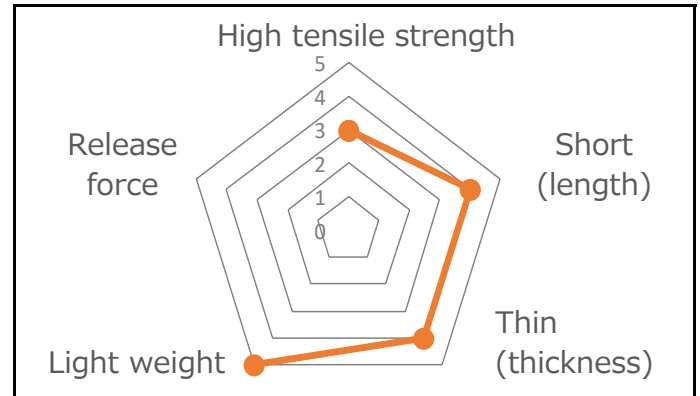

Product Data Sheet

Product Name	SR25S
Product Category	Side Release Buckle
Material	POM polyacetal
COLOR	 
Cord Size	-
Cord Type	-
Webbing Size	25mm
Production	Japan
Remarks	-

Image

Size

Specs

Example Usage