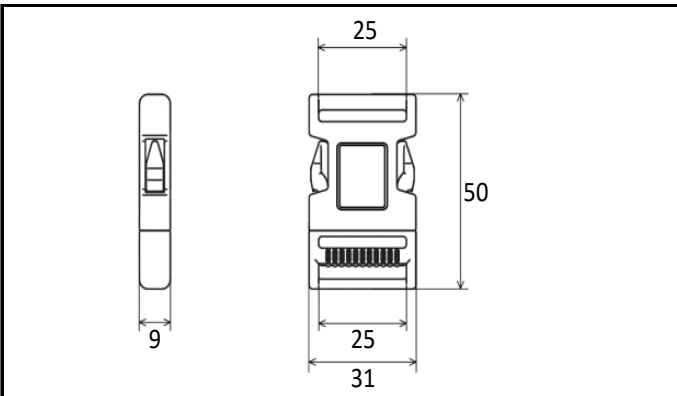

Product Data Sheet

Product Name	SR25S
Product Category	Side Release Buckle
Material	POM polyacetal
COLOR	 
Cord Size	-
Cord Type	-
Webbing Size	25mm
Production	Japan
Remarks	-

Image

Size

Specs

Example Usage