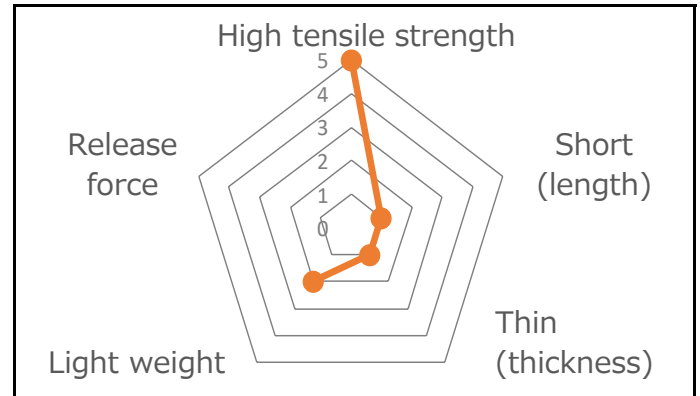

Product Data Sheet

Product Name	SR50
Product Category	Side Release Buckle
Material	POM polyacetal
COLOR	
Cord Size	-
Cord Type	-
Webbing Size	50mm
Production	Hong Kong
Remarks	-

Image

Size

Specs

Example Usage