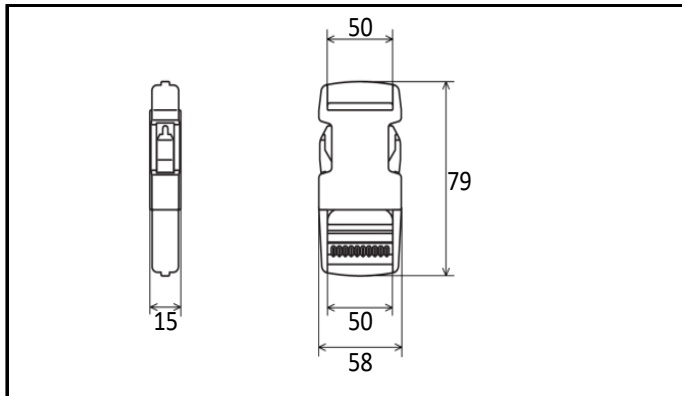

Product Data Sheet

Product Name	SR50
Product Category	Side Release Buckle
Material	POM polyacetal
COLOR	
Cord Size	-
Cord Type	-
Webbing Size	50mm
Production	Hong Kong
Remarks	-

Image

Size

Specs

Example Usage