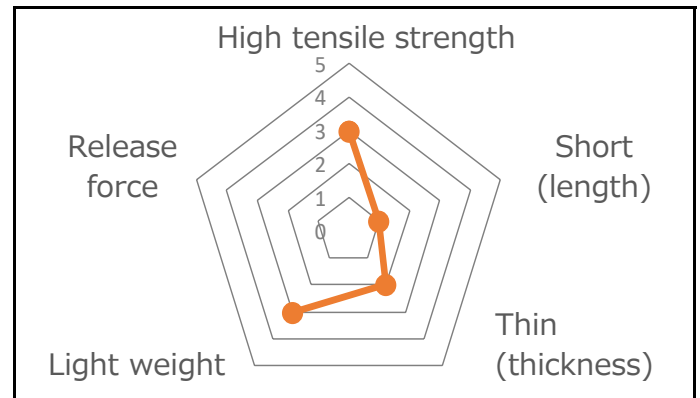

Product Data Sheet

Product Name	SR38
Product Category	Side Release Buckle
Material	POM polyacetal
COLOR	
Cord Size	-
Cord Type	-
Webbing Size	38mm
Production	Japan
Remarks	-

Image

Size

Specs

Example Usage