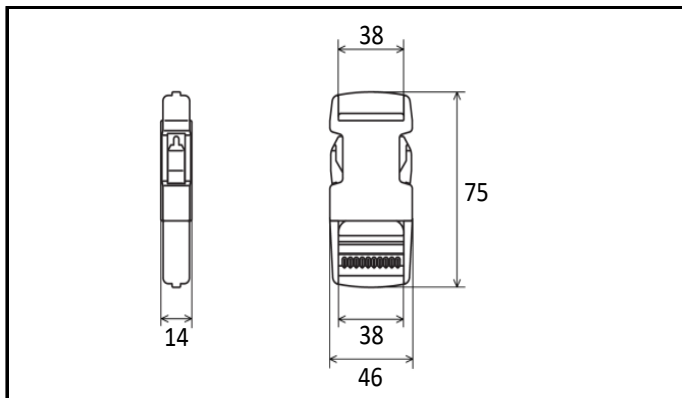

Product Data Sheet

Product Name	SR38
Product Category	Side Release Buckle
Material	POM polyacetal
COLOR	
Cord Size	-
Cord Type	-
Webbing Size	38mm
Production	Japan
Remarks	-

Image

Size

Specs

Example Usage