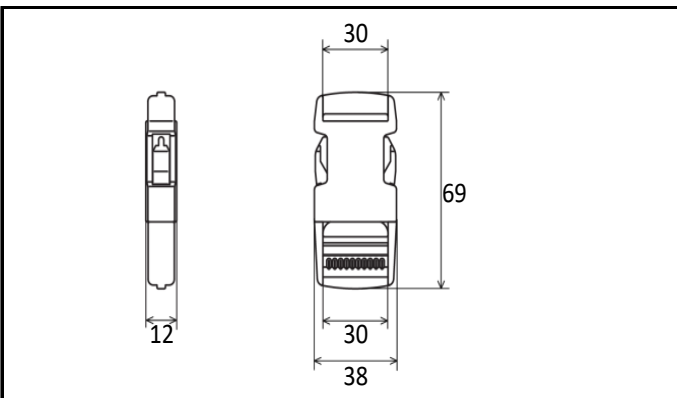

Product Data Sheet

Product Name	SR30
Product Category	Side Release Buckle
Material	POM polyacetal
COLOR	
Cord Size	-
Cord Type	-
Webbing Size	30mm
Production	Japan
Remarks	-

Image

Size

Specs

Example Usage

▶ Operation