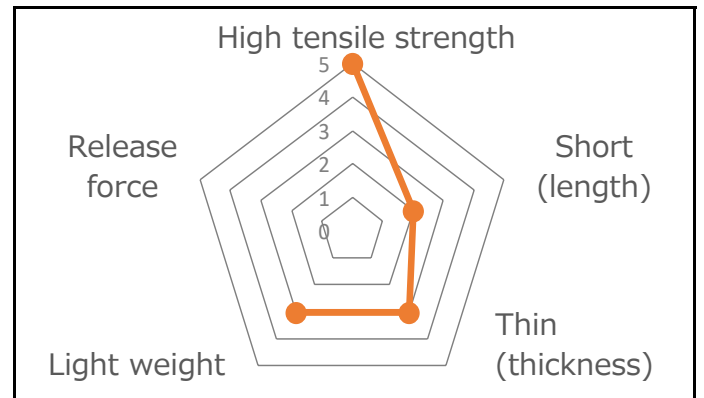

Product Data Sheet

Product Name	SR30
Product Category	Side Release Buckle
Material	POM polyacetal
COLOR	
Cord Size	-
Cord Type	-
Webbing Size	30mm
Production	Japan
Remarks	-

Image

Size

Specs

Example Usage

▶ Operation