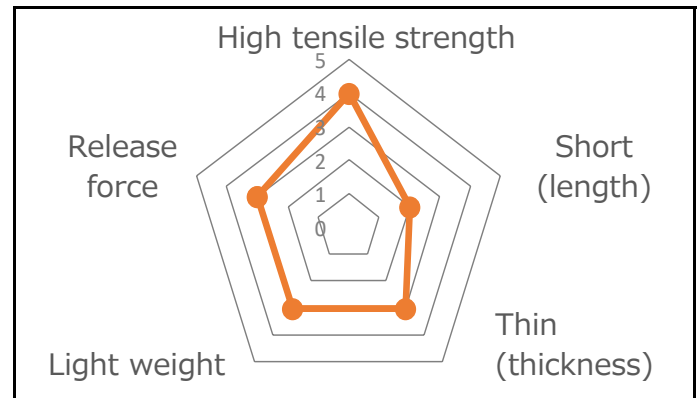

# Product Data Sheet

Product Name	SR25
Product Category	Side Release Buckle
Material	POM polyacetal
COLOR	
Cord Size	-
Cord Type	-
Webbing Size	25mm
Production	Japan
Remarks	-

Image

Size

Specs

Example Usage