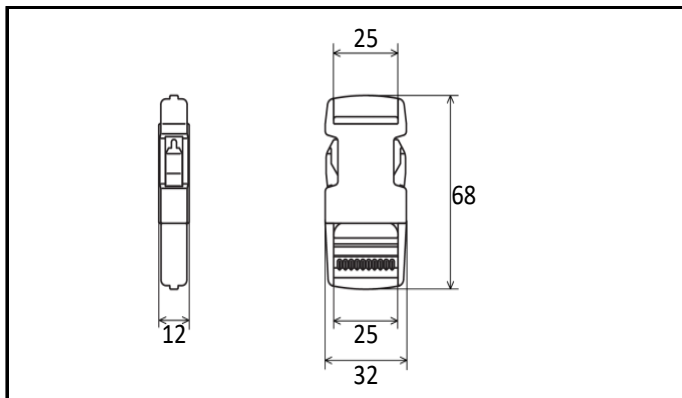

# Product Data Sheet

Product Name	SR25
Product Category	Side Release Buckle
Material	POM polyacetal
COLOR	
Cord Size	-
Cord Type	-
Webbing Size	25mm
Production	Japan
Remarks	-

Image

Size

Specs

Example Usage