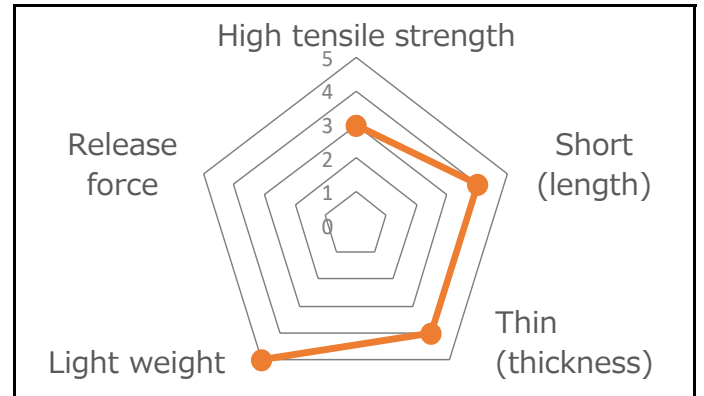

Product Data Sheet

Product Name	SR20
Product Category	Side Release Buckle
Material	POM polyacetal
COLOR	
Cord Size	-
Cord Type	-
Webbing Size	20mm
Production	Japan
Remarks	-

Image

Size

Specs

Example Usage