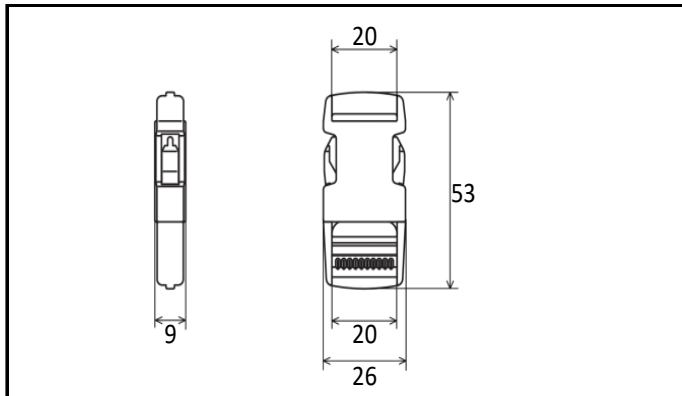

Product Data Sheet

Product Name	SR20
Product Category	Side Release Buckle
Material	POM polyacetal
COLOR	
Cord Size	-
Cord Type	-
Webbing Size	20mm
Production	Japan
Remarks	-

Image

Size

Specs

Example Usage