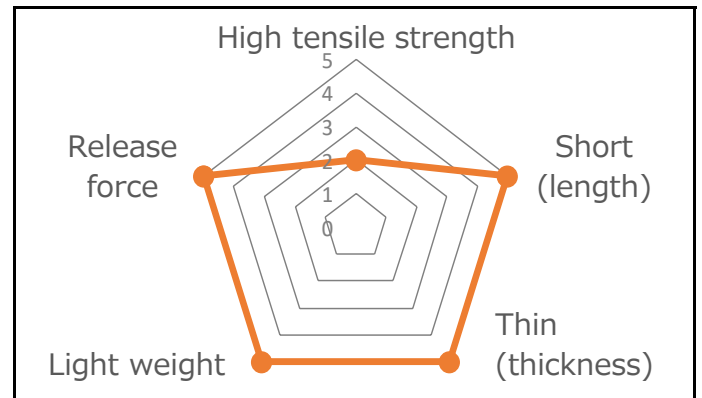

Product Data Sheet

Product Name	SR15
Product Category	Side Release Buckle
Material	POM polyacetal
COLOR	 
Cord Size	-
Cord Type	-
Webbing Size	15mm
Production	Japan
Remarks	-

Image

Size

Specs

Example Usage