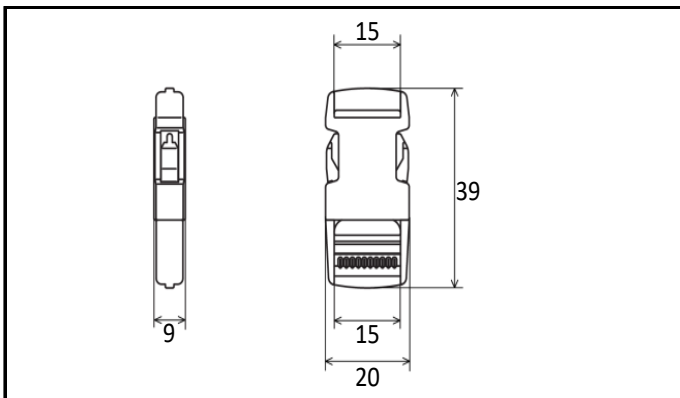

Product Data Sheet

Product Name	SR15
Product Category	Side Release Buckle
Material	POM polyacetal
COLOR	 
Cord Size	-
Cord Type	-
Webbing Size	15mm
Production	Japan
Remarks	-

Image

Size

Specs

Example Usage