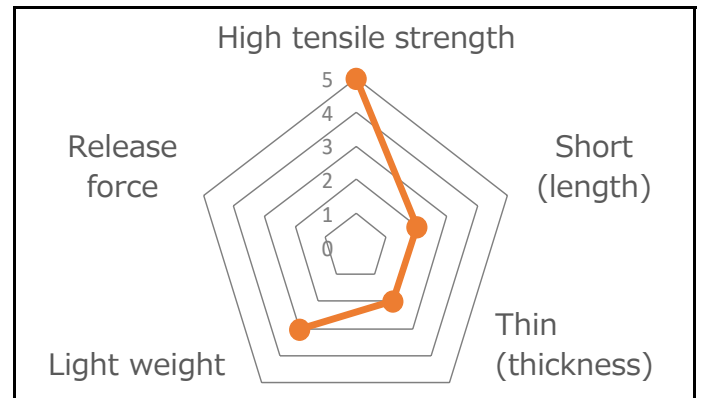

# Product Data Sheet

Product Name	TSR38H
Product Category	Side Release Buckle
Material	POM polyacetal
COLOR	 
Cord Size	—
Cord Type	—
Webbing Size	38mm
Production	Japan
Remarks	—

Image

Size

Specs

Example Usage