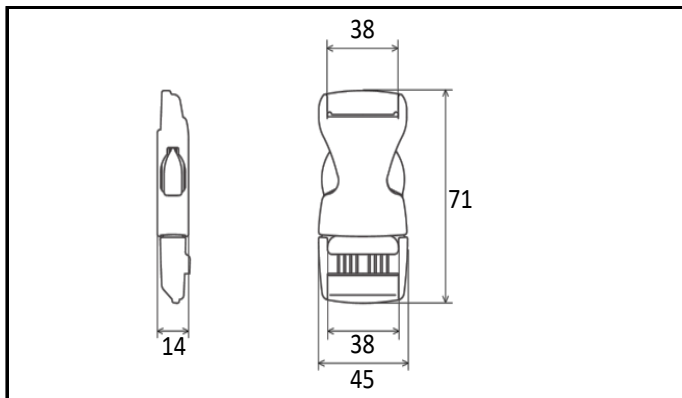

# Product Data Sheet

Product Name	TSR38H
Product Category	Side Release Buckle
Material	POM polyacetal
COLOR	 
Cord Size	—
Cord Type	—
Webbing Size	38mm
Production	Japan
Remarks	—

Image

Size

Specs

Example Usage