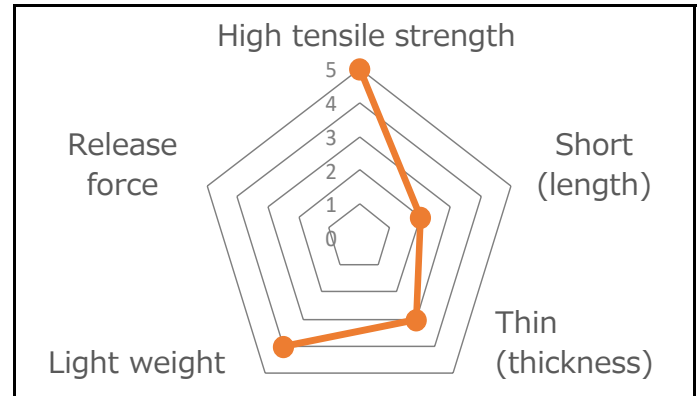

# Product Data Sheet

Product Name	TSR25H
Product Category	Side Release Buckle
Material	POM polyacetal
COLOR	 
Cord Size	-
Cord Type	-
Webbing Size	25mm
Production	Japan
Remarks	-

Image

Size

Specs

Example Usage