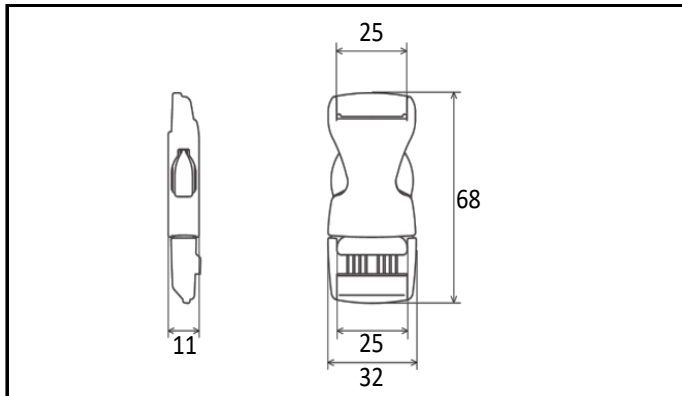

# Product Data Sheet

Product Name	TSR25H
Product Category	Side Release Buckle
Material	POM polyacetal
COLOR	 
Cord Size	-
Cord Type	-
Webbing Size	25mm
Production	Japan
Remarks	-

Image

Size

Specs

Example Usage