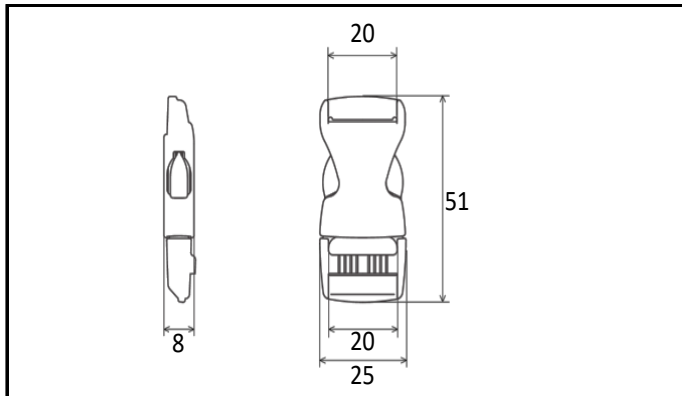

Product Data Sheet

Product Name	TSR20H
Product Category	Side Release Buckle
Material	POM polyacetal
COLOR	 
Cord Size	—
Cord Type	—
Webbing Size	20mm
Production	Hong Kong
Remarks	—

Image

Size

Specs

Example Usage