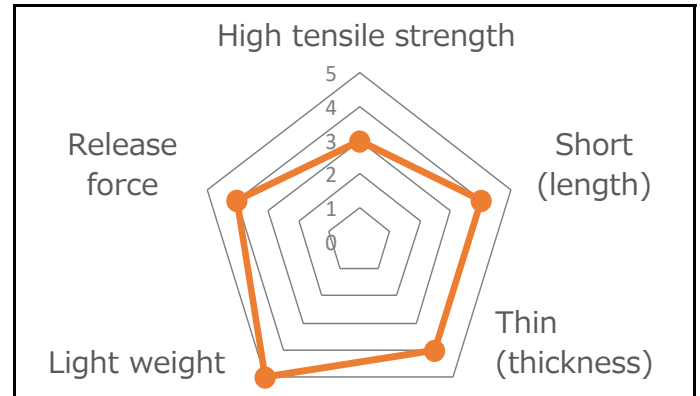

Product Data Sheet

Product Name	TSR20H
Product Category	Side Release Buckle
Material	POM polyacetal
COLOR	 
Cord Size	—
Cord Type	—
Webbing Size	20mm
Production	Hong Kong
Remarks	—

Image

Size

Specs

Example Usage