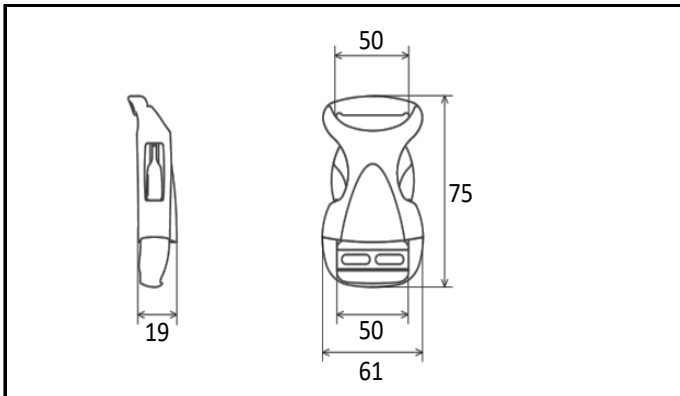

Product Data Sheet

Product Name	YSR50
Product Category	Side Release Buckle
Material	POM polyacetal
COLOR	
Cord Size	-
Cord Type	-
Webbing Size	50mm
Production	Thailand
Remarks	-

Image

Size

Specs

Example Usage