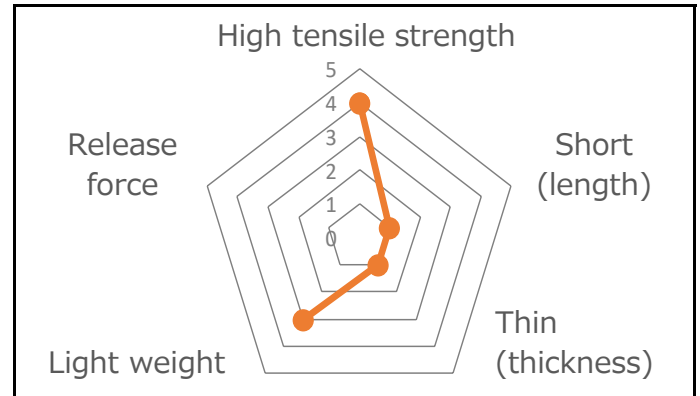

Product Data Sheet

Product Name	YSR50
Product Category	Side Release Buckle
Material	POM polyacetal
COLOR	
Cord Size	-
Cord Type	-
Webbing Size	50mm
Production	Thailand
Remarks	-

Image

Size

Specs

Example Usage