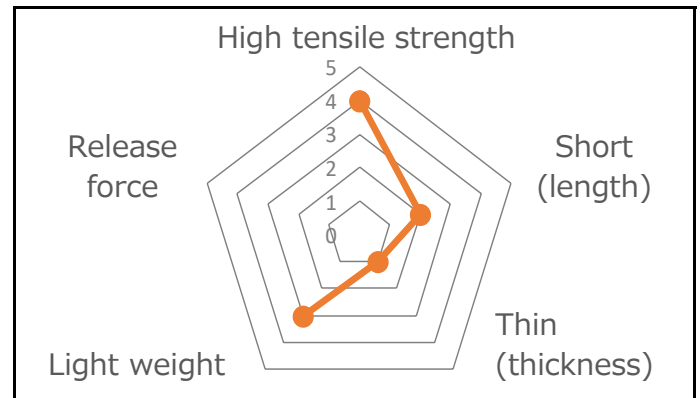

Product Data Sheet

Product Name	YSR38
Product Category	Side Release Buckle
Material	POM polyacetal
COLOR	■
Cord Size	-
Cord Type	-
Webbing Size	38mm
Production	Vietnam
Remarks	-

Image

Size

Specs

Example Usage