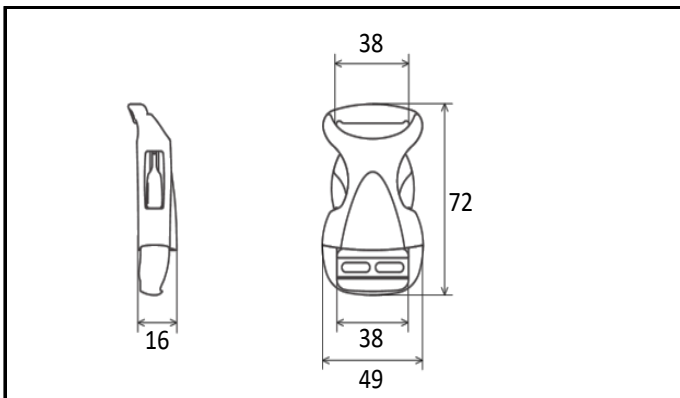

Product Data Sheet

Product Name	YSR38
Product Category	Side Release Buckle
Material	POM polyacetal
COLOR	■
Cord Size	-
Cord Type	-
Webbing Size	38mm
Production	Vietnam
Remarks	-

Image

Size

Specs

Example Usage