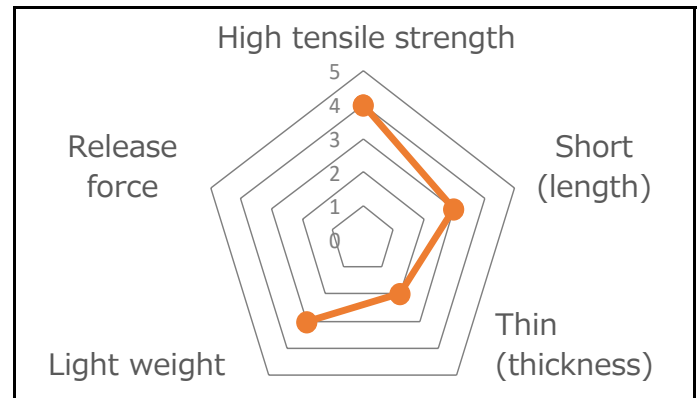

# Product Data Sheet

Product Name	YSR30
Product Category	Side Release Buckle
Material	POM polyacetal
COLOR	■
Cord Size	-
Cord Type	-
Webbing Size	30mm
Production	Vietnam
Remarks	-

Image

Size

Specs

Example Usage