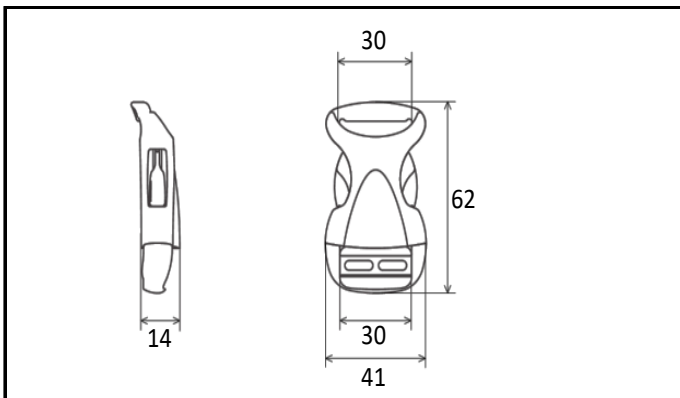

# Product Data Sheet

Product Name	YSR30
Product Category	Side Release Buckle
Material	POM polyacetal
COLOR	■
Cord Size	-
Cord Type	-
Webbing Size	30mm
Production	Vietnam
Remarks	-

Image

Size

Specs

Example Usage