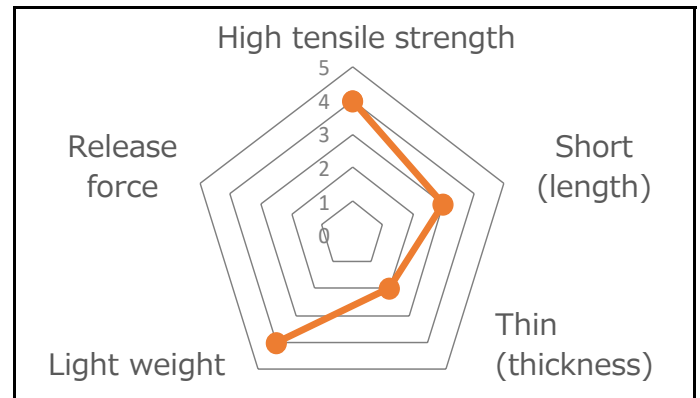

Product Data Sheet

Product Name	YSR25
Product Category	Side Release Buckle
Material	POM polyacetal
COLOR	
Cord Size	-
Cord Type	-
Webbing Size	25mm
Production	Vietnam
Remarks	-

Image

Size

Specs

Example Usage