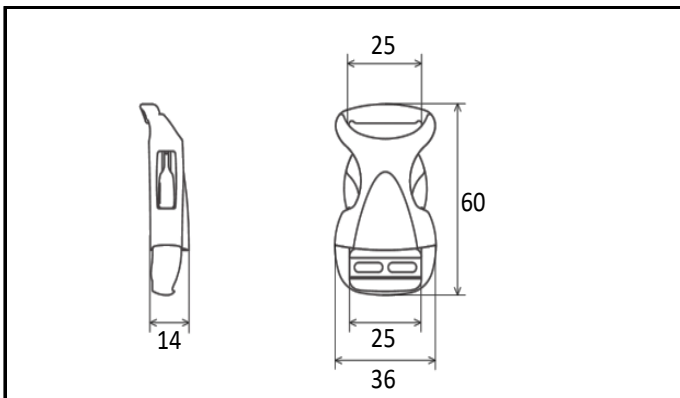

Product Data Sheet

Product Name	YSR25
Product Category	Side Release Buckle
Material	POM polyacetal
COLOR	
Cord Size	-
Cord Type	-
Webbing Size	25mm
Production	Vietnam
Remarks	-

Image

Size

Specs

Example Usage