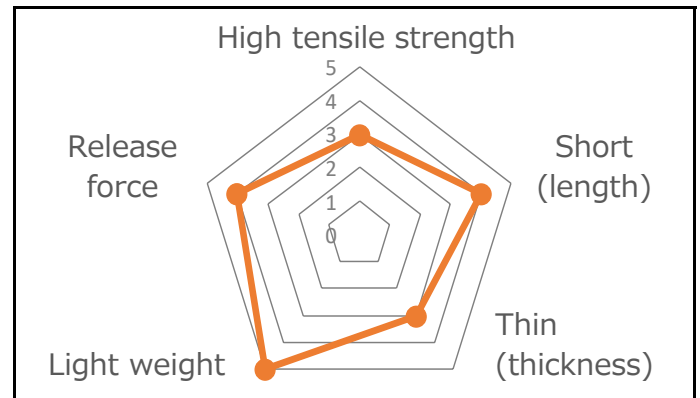

Product Data Sheet

Product Name	YSR20
Product Category	Side Release Buckle
Material	POM polyacetal
COLOR	
Cord Size	–
Cord Type	–
Webbing Size	20mm
Production	Vietnam
Remarks	–

Image

Size

Specs

Example Usage