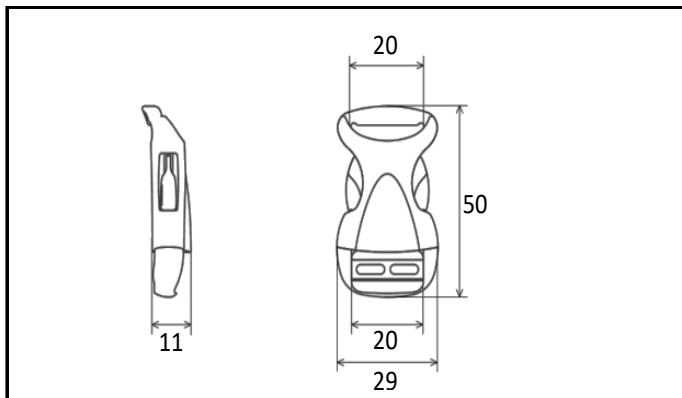

Product Data Sheet

Product Name	YSR20
Product Category	Side Release Buckle
Material	POM polyacetal
COLOR	
Cord Size	–
Cord Type	–
Webbing Size	20mm
Production	Vietnam
Remarks	–

Image

Size

Specs

Example Usage