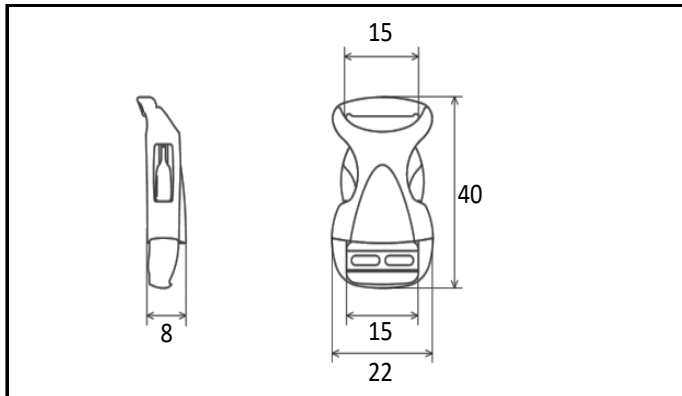

Product Data Sheet

Product Name	YSR15
Product Category	Side Release Buckle
Material	POM polyacetal
COLOR	■
Cord Size	-
Cord Type	-
Webbing Size	15mm
Production	China
Remarks	-

Image

Size

Specs

Example Usage