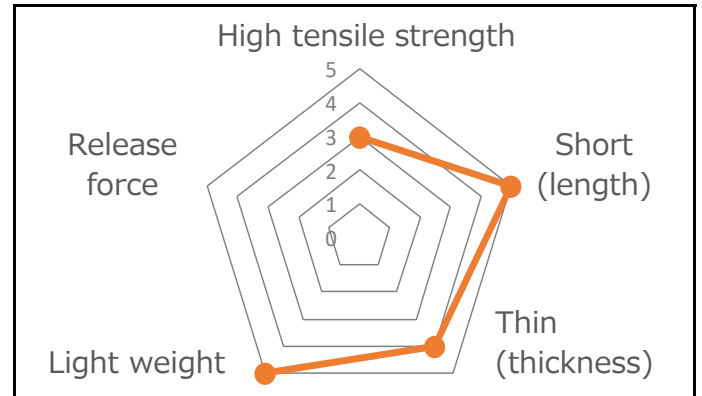

Product Data Sheet

Product Name	YSR15
Product Category	Side Release Buckle
Material	POM polyacetal
COLOR	■
Cord Size	-
Cord Type	-
Webbing Size	15mm
Production	China
Remarks	-

Image

Size

Specs

Example Usage