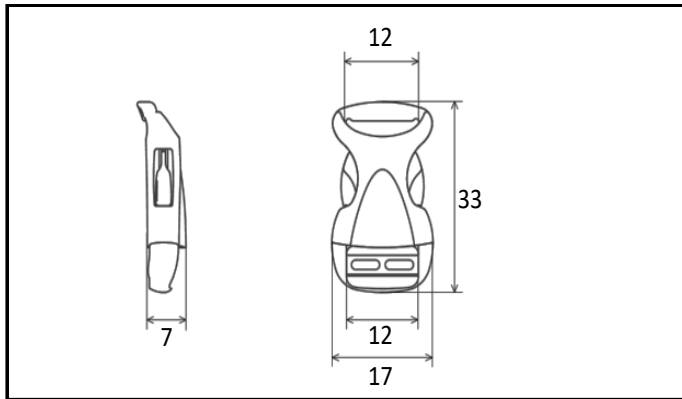

Product Data Sheet

Product Name	YSR12
Product Category	Side Release Buckle
Material	POM polyacetal
COLOR	■
Cord Size	-
Cord Type	-
Webbing Size	12mm
Production	Taiwan
Remarks	-

Image

Size

Specs

Example Usage