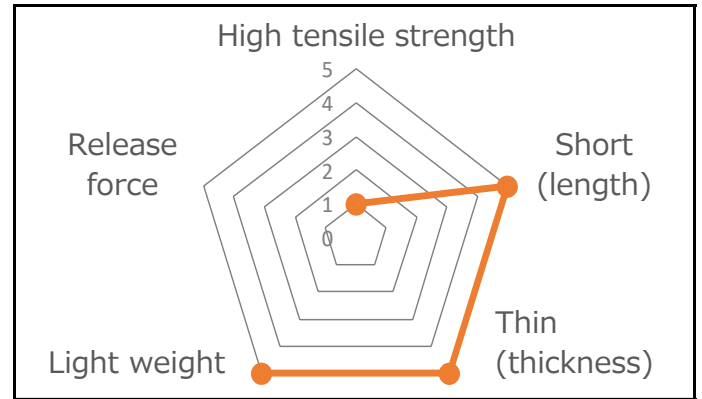

Product Data Sheet

Product Name	YSR12
Product Category	Side Release Buckle
Material	POM polyacetal
COLOR	■
Cord Size	-
Cord Type	-
Webbing Size	12mm
Production	Taiwan
Remarks	-

Image

Size

Specs

Example Usage