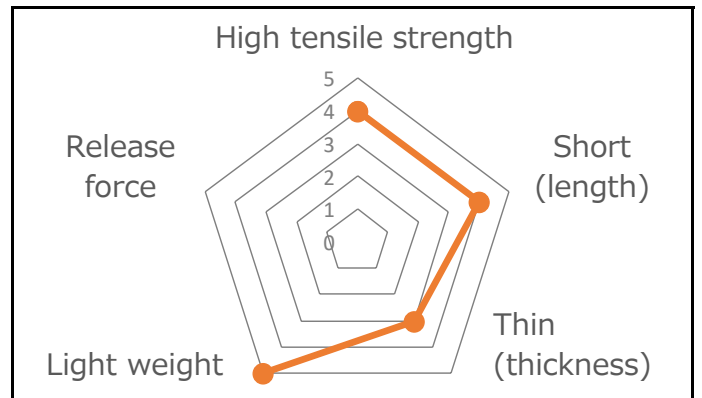

Product Data Sheet

Product Name	SRGMD20
Product Category	Side Release Buckle
Material	POM polyacetal
COLOR	
Cord Size	–
Cord Type	–
Webbing Size	20mm
Production	Vietnam
Remarks	–

Image

Size

Specs

Example Usage