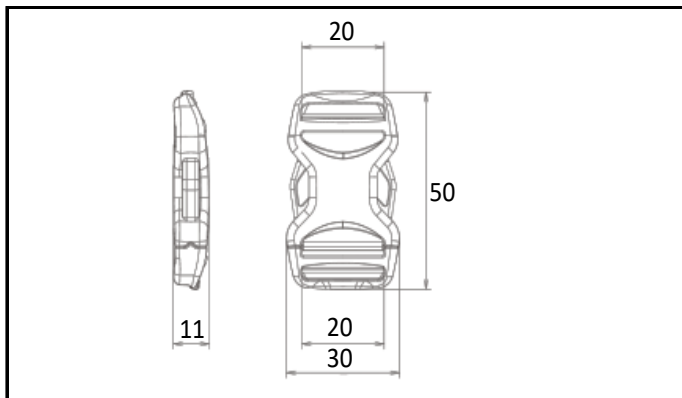

Product Data Sheet

Product Name	SRGMD20
Product Category	Side Release Buckle
Material	POM polyacetal
COLOR	
Cord Size	–
Cord Type	–
Webbing Size	20mm
Production	Vietnam
Remarks	–

Image

Size

Specs

Example Usage